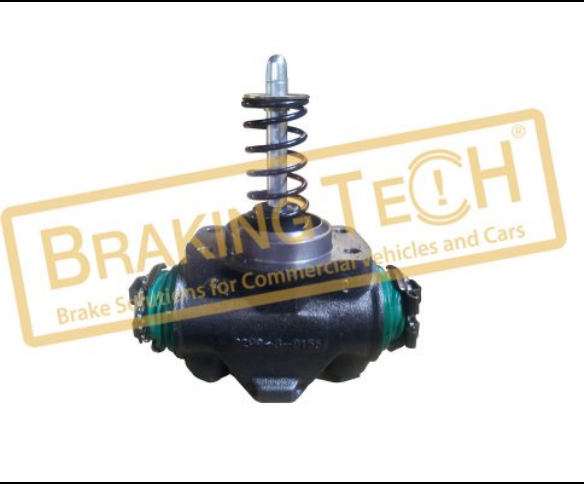

BTM70981

Açıklama :

Kaliper Fren Merkez Set MB

Uygulama ::

Wedge Drum Brake for Mercedes LK/LN2,0301,0402,Meritor Genuine

OEM No :

677 420 01 23, 673 420 00 23, 673 420 03 23 -A 677 420 01 23, 6734200323