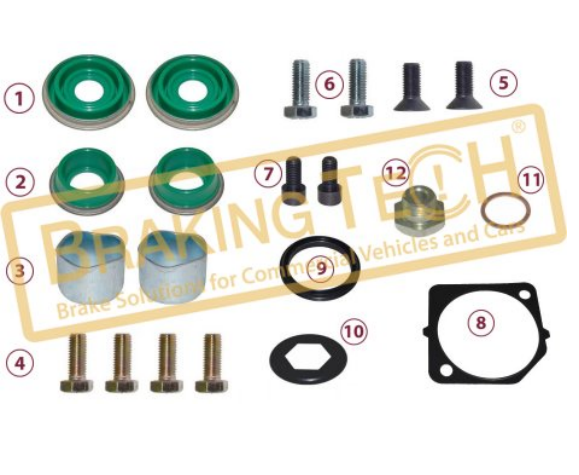

BTM20309

Açıklama :
Kaliper Tamir Takım (DX175)

Uygulama ::
DX175

OEM No :
BT Only

No	BT No	Bilgi
1	BTK103 x2	Boot
2	BTK104 x2	Boot
3	BTS69 x2	Metal Tap Ø 42 / 28 mm
4	BTC57 x4	Screw M10 x 1,5 x 25 mm
5	BTC56 x2	Screw M10 x 1,5 x 20 mm
6	BTC58 x2	Screw M8 x 1,25 x 16 mm
7	BTC55 x2	Screw M8 x 1,25 x 20 mm
8	BTCN11 x1	Gasket
9	BTK105 x1	Seal
10	BTK106 x1	Dust Cover 52x4,60
11	BTS70 x1	Washer Ø19/Ø13 mm
12	BTC54 x1	Plug Bolt